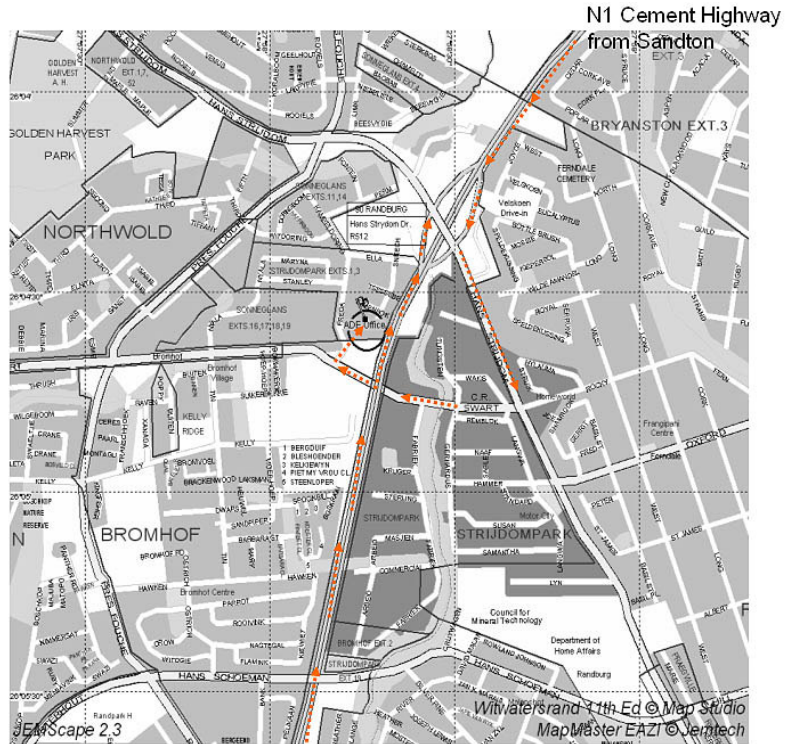

ADE Labelling & Barcoding
Unit 25y Business Park
Corner Freda & CR Swart Drive
Strydom Park, Randburg
011 792-7154

Directions:

From the N1 Highway take R512 offramp (Hans Strydom Drive) (Left if coming from the North) and (Right if coming from the South).

Pass a few Traffic Lights and turn Right into CR Swart Road. Continue down and cross underneath the N1 Highway

At the traffic light after going under the Highway, turn Right into Freda.

First entrance on your Right Hand Side is Skyway Business Park.

N1 Cement Highway from
Nasrec / South